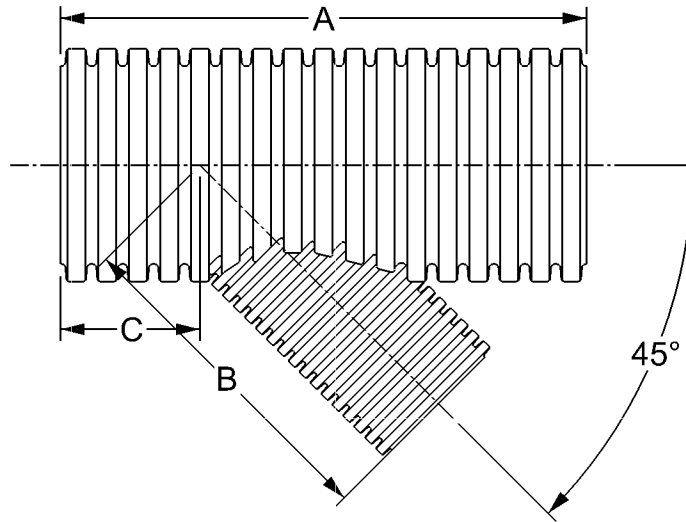

| Size     | A      | B      | C      |
|----------|--------|--------|--------|
| 24 x 4"  | 29 1/8 | 26 3/8 | 1/2    |
| 24 x 6"  | 34 7/8 | 27 7/8 | 3 3/8  |
| 24 x 8"  | 37 7/8 | 29 5/8 | 4 7/8  |
| 24 x 10" | 43 5/8 | 33     | 7 3/4  |
| 24 x 12" | 46 1/2 | 37 3/8 | 9 1/4  |
| 24 x 15" | 46 1/2 | 40 1/4 | 9 1/4  |
| 24 x 18" | 52 3/8 | 43 1/8 | 12 1/8 |

| Size     | A      | B      | C      |
|----------|--------|--------|--------|
| 30 x 4"  | 38 3/4 | 31 3/4 | 1 5/8  |
| 30 x 6"  | 42 5/8 | 33 1/4 | 3 1/2  |
| 30 x 8"  | 46 1/2 | 34 7/8 | 5 1/2  |
| 30 x 10" | 46 1/2 | 38 1/4 | 5 3/8  |
| 30 x 12" | 54 3/8 | 42 5/8 | 9 3/8  |
| 30 x 15" | 58 1/4 | 45 5/8 | 11 1/4 |
| 30 x 18" | 62 1/8 | 48 1/2 | 13 1/4 |
| 30 x 24" | 65 7/8 | 48 1/2 | 15 1/8 |

| Size     | A      | B      | C *           |
|----------|--------|--------|---------------|
| 36 x 4"  | 39     | 35 7/8 | <b>-1 1/4</b> |
| 36 x 6"  | 42 7/8 | 37 3/8 | 5/8           |
| 36 x 8"  | 46 3/4 | 39 1/8 | 2 5/8         |
| 36 x 10" | 50 3/4 | 42 1/2 | 4 5/8         |
| 36 x 12" | 54 5/8 | 46 7/8 | 6 1/2         |
| 36 x 15" | 58 1/2 | 49 3/4 | 8 1/2         |
| 36 x 18" | 62 3/8 | 52 5/8 | 10 3/8        |
| 36 x 24" | 70 1/4 | 52 5/8 | 14 3/8        |
| 36 x 30" | 78     | 60 3/8 | 18 1/4        |

\* NOTE: FOR SOME LARGE FITTINGS w/ SMALL BRANCHES, INTERSECTION POINT "C" IS OUTSIDE THE FITTING. IN THIS CASE, "C" IS SHOWN AS A NEGATIVE NUMBER (in RED.)

Dimensions shown are for reference only.

TITLE 24-48" Dual Wall Reducing Wye  
External